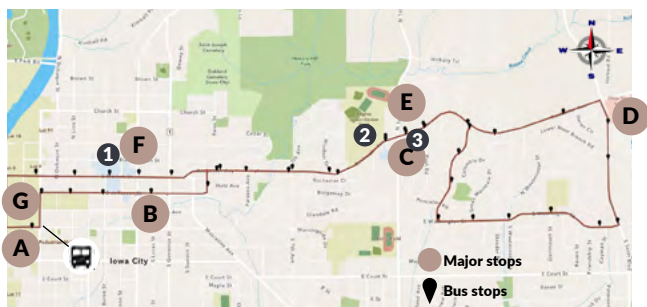

## Destinations:

- 1 UI Health Care Med. Center Downtown
- 2 Regina Education Center
- 3 Hy-Vee Drug Town
  - Olde Towne Village
  - Commercial Area

## BUS SERVICE FREQUENCY

AM Peak	Mid-Day	PM Peak/Night	Saturday
30 min	60 min	30 min	60 min

## ALL ROUTES FREE AND ACCESSIBLE

No Service on New Year's Day, Memorial Day, Independence Day, Labor Day, Thanksgiving Day, and Christmas Day

 Downtown Interchange

[www.icgov.org/transit](http://www.icgov.org/transit)

# 11 Rochester

A	B	C	D	E	F	G
Leave Clinton & Wash	Jeff & Lucas	Rochstr & 1st	Scott & Middleb	Rochstr & 1st	Dodge & Market	Arrive Clinton & Wash
<b>MONDAY-FRIDAY: MORNING</b>						
-----	-----	5:53	5:56	6:04	6:08	6:13
6:15	6:18	6:24	6:26	6:34	6:38	6:43
6:45	6:48	6:54	6:56	7:04	7:08	7:13
7:15	7:18	7:24	7:26	7:34	7:38	7:43
7:45	7:48	7:54	7:56	8:04	8:08	8:13
8:15	8:18	8:24	8:26	8:34	8:38	8:43
8:45	8:48	8:54	8:56	9:04	9:08	9:13
9:15	9:18	9:24	9:26	9:34	9:38	9:43
10:15	10:18	10:24	10:26	10:34	10:38	10:43
11:15	11:18	11:24	11:26	11:34	11:38	11:43
<b>MONDAY-FRIDAY: AFTERNOON &amp; EVENING</b>						
12:15	12:18	12:24	12:26	12:34	12:38	12:43
1:15	1:18	1:24	1:26	1:34	1:38	1:43
2:15	2:18	2:24	2:26	2:34	2:38	2:43
3:15	3:18	3:24	3:26	3:34	3:38	3:43
3:45	3:48	3:54	3:56	4:04	4:08	4:13
4:15	4:18	4:24	4:26	4:34	4:38	4:43
4:45	4:48	4:54	4:56	5:04	5:08	5:13
5:15	5:18	5:24	5:26	5:34	5:38	5:43
5:45	5:48	5:54	5:56	6:04	6:08	6:13
6:15	6:18	6:24	6:26	6:34	6:38	6:43
6:45	6:48	6:54	6:56	7:04	7:08	7:13
<b>SATURDAY: MORNING</b>						
7:15	7:18	7:24	7:26	7:34	7:38	7:43
8:15	8:18	8:24	8:26	8:34	8:38	8:43
9:15	9:18	9:24	9:26	9:34	9:38	9:43
10:15	10:18	10:24	10:26	10:34	10:38	10:43
11:15	11:18	11:24	11:26	11:34	11:38	11:43
<b>SATURDAY: AFTERNOON &amp; EVENING</b>						
12:15	12:18	12:24	12:26	12:34	12:38	12:43
1:15	1:18	1:24	1:26	1:34	1:38	1:43
2:15	2:18	2:24	2:26	2:34	2:38	2:43
3:15	3:18	3:24	3:26	3:34	3:38	3:43
4:15	4:18	4:24	4:26	4:34	4:38	4:43
5:15	5:18	5:24	5:26	5:34	5:38	5:43
6:15	6:18	6:24	6:26	6:34	6:38	6:43