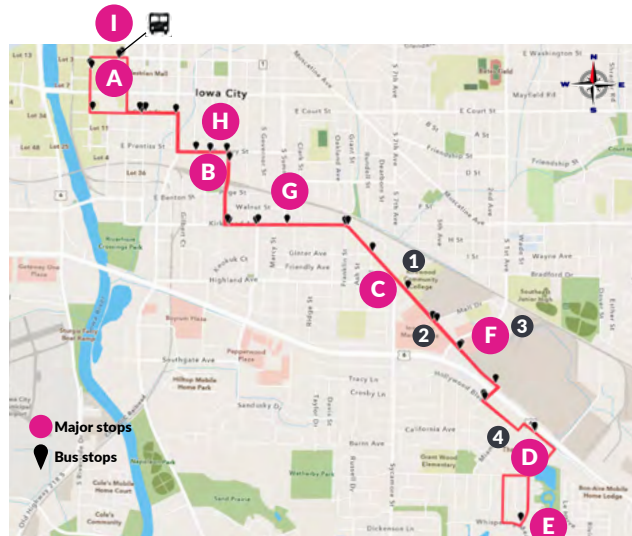

5 Lower Muscatine

Will serve riders of:

- Mall
- 7th Avenue

Destinations:

- 1 Oral B
- 2 Iowa City Marketplace
- 3 Eastdale Plaza
- 4 The Quarters

BUS SERVICE FREQUENCY

AM Peak	Mid-Day	PM Peak	Night/Saturday
20 min	20 min	20 min	40 min

HOURS OF SERVICE

Monday – Friday	Saturday
5:55 AM – 10:00 PM	7:00 AM – 7:00 PM

ALL ROUTES FREE AND ACCESSIBLE
 No Service on New Year's Day, Memorial Day, Independence Day, Labor Day, Thanksgiving Day, and Christmas Day

A	B	C	D	E	F	G	H	I
Leave Clinton & Wash	Bowery & Dodge	Oral B	The Quarters	Whispering Prairie	Eastdale Plaza	Kirkwd & Summit	Dodge & Bowery	Arrive Clinton & Wash
SATURDAY: MORNING								
7:00	7:06	7:11	7:15	7:19	7:25	7:28	7:30	7:35
7:40	7:46	7:51	7:55	7:59	8:05	8:08	8:10	8:15
8:20	8:26	8:31	8:35	8:39	8:45	8:48	8:50	8:55
9:00	9:06	9:11	9:15	9:19	9:25	9:28	9:30	9:35
9:40	9:46	9:51	9:55	9:59	10:05	10:08	10:10	10:15
10:20	10:26	10:31	10:35	10:39	10:45	10:48	10:50	10:55
11:00	11:06	11:11	11:15	11:19	11:25	11:28	11:30	11:35
11:40	11:46	11:51	11:55	11:59	12:05	12:08	12:10	12:15
SATURDAY: AFTERNOON & EVENING								
12:20	12:26	12:31	12:35	12:39	12:45	12:48	12:50	12:55
1:00	1:06	1:11	1:15	1:19	1:25	1:28	1:30	1:35
1:40	1:46	1:51	1:55	1:59	2:05	2:08	2:10	2:15
2:20	2:26	2:31	2:35	2:39	2:45	2:48	2:50	2:55
3:00	3:06	3:11	3:15	3:19	3:25	3:28	3:30	3:35
3:40	3:46	3:51	3:55	3:59	4:05	4:08	4:10	4:15
4:20	4:26	4:31	4:35	4:39	4:45	4:48	4:50	4:55
5:00	5:06	5:11	5:15	5:19	5:25	5:28	5:30	5:35
5:40	5:46	5:51	5:55	5:59	6:05	6:08	6:10	6:15
6:20	6:26	6:31	6:35	6:39	6:45	6:48	6:50	6:55
7:00	7:06	7:11	7:15	7:19	7:25	7:28	7:30	7:35