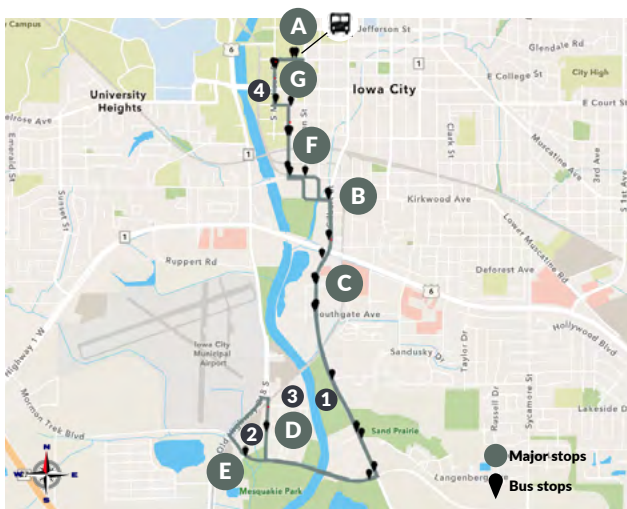

# 13 South Gilbert

**Will serve riders of:**

- Westport Plaza

**Destinations:**

- South Gilbert Street
- ① Napoleon Park
- ② Terry Trueblood Rec Area
- ③ Cole's Mobile Home Park
- ④ Campus Rec. and Wellness Center

## ALL ROUTES FREE AND ACCESSIBLE

No Service on New Year's Day, Memorial Day, Independence Day, Labor Day, Thanksgiving Day, and Christmas Day

Downtown Interchange

[www.icgov.org/transit](http://www.icgov.org/transit)

# 13 South Gilbert

A	B	C	D	E	F	G
Leave Clinton & Wash	Gilbert & Krkwd	Gilbert & Stevens	Arrive Coles MHP	Terry Trueblld	Benton & Capitol	Arrive Clinton & Wash
<b>MONDAY-FRIDAY: MORNING</b>						
6:45	6:51	6:53	6:57	7:00	7:06	7:12
7:45	7:51	7:53	7:57	8:00	8:06	8:12
8:45	8:51	8:53	8:57	9:00	9:06	9:12
9:45	9:51	9:53	9:57	10:00	10:06	10:12
10:45	10:51	10:53	10:57	11:00	11:06	11:12
11:45	11:51	11:53	11:57	12:00	12:06	12:12
<b>MONDAY-FRIDAY: AFTERNOON &amp; EVENING</b>						
12:45	12:51	12:53	12:57	1:00	1:06	1:12
1:45	1:51	1:53	1:57	2:00	2:06	2:12
2:45	2:51	2:53	2:57	3:00	3:06	3:12
3:45	3:51	3:53	3:57	4:00	4:06	4:12
4:45	4:51	4:53	4:57	5:00	5:06	5:12
5:45	5:51	5:53	5:57	6:00	6:06	6:12
6:45	6:51	6:53	6:57	7:00	7:06	7:12
7:45	7:51	7:53	7:57	8:00	8:06	8:12
<b>SATURDAY: MORNING</b>						
7:45	7:51	7:53	7:57	8:00	8:06	8:12
8:45	8:51	8:53	8:57	9:00	9:06	9:12
9:45	9:51	9:53	9:57	10:00	10:06	10:12
10:45	10:51	10:53	10:57	11:00	11:06	11:12
11:45	11:51	11:53	11:57	12:00	12:06	12:12
<b>SATURDAY: AFTERNOON &amp; EVENING</b>						
12:45	12:51	12:53	12:57	1:00	1:06	1:12
1:45	1:51	1:53	1:57	2:00	2:06	2:12
2:45	2:51	2:53	2:57	3:00	3:06	3:12
3:45	3:51	3:53	3:57	4:00	4:06	4:12
4:45	4:51	4:53	4:57	5:00	5:06	5:12
5:45	5:51	5:53	5:57	6:00	6:06	6:12

Download the Transit app from your app store!  
 Full schedules at [www.icgov.org/transit](http://www.icgov.org/transit)